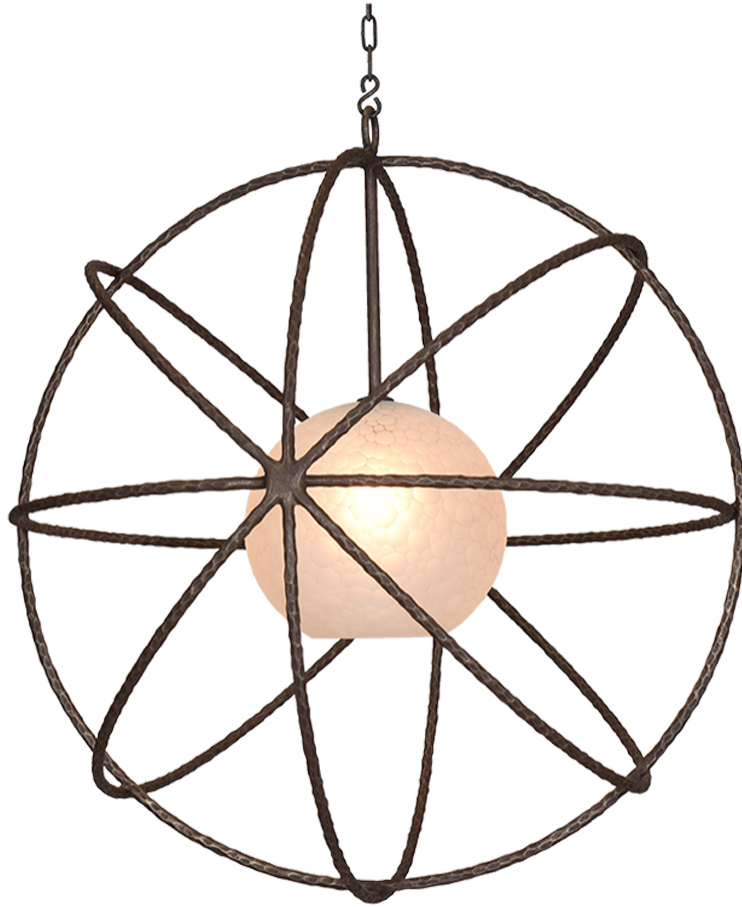

# IRONWARE

<b>Title</b>	Cassiopeia Chandelier	<b>Info</b>
<b>Style Number</b>	8123G	Ironware products are hand forged, and as a result, dimensions may vary.
<b>Dia</b>	30	
<b>H</b>	32	Customization available.
<b>Surface</b>	Hammered	
<b>Lamping</b>	100 Watt Max, Edison	Ironware International is located at 2421 Cruzen Street, Nashville, TN
<b>Sleeves/Cylinders</b>	Hand-Crafted Faceted Glass Globe	37211   1.800.850.0460   <a href="mailto:info@ironwareinternational.com">info@ironwareinternational.com</a>
<b>Weight</b>	30 lbs	